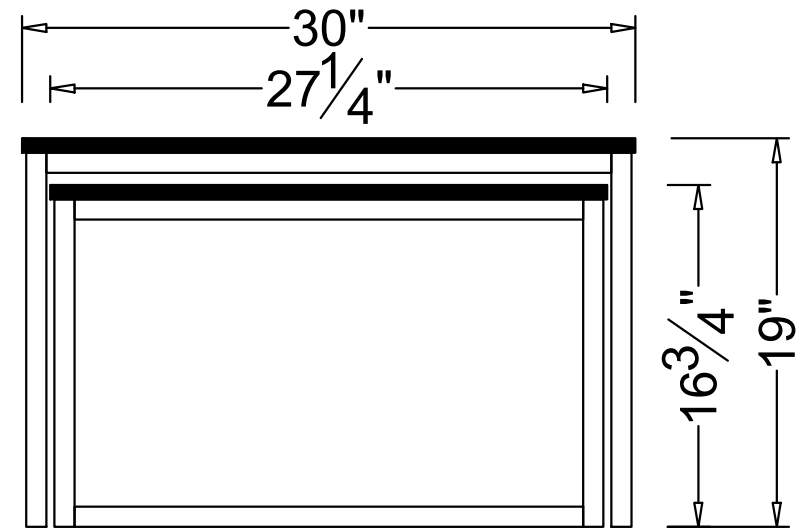

FRONT VIEW

SIDE VIEW

ANAR1175 COFFEE TABLE